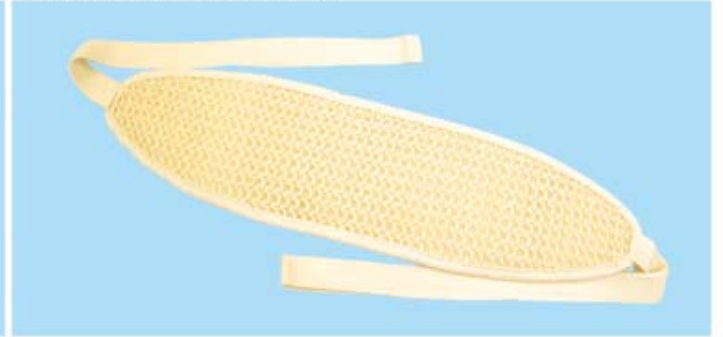

5101-5006
Sisal Long Belt
(Backed with white cotton fabric)
Size: 10x30cm
Packing: 62x41x52cm/250pcs 14/12kgs