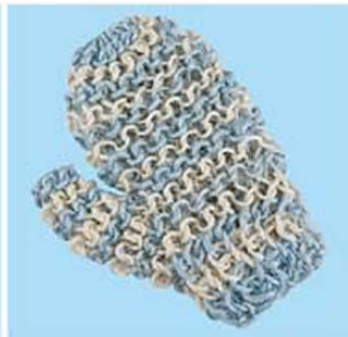

5101-3106
Sisal Glove
Size: 12x24cm
Packing: 48x31x58cm/120pcs 12/10kgs