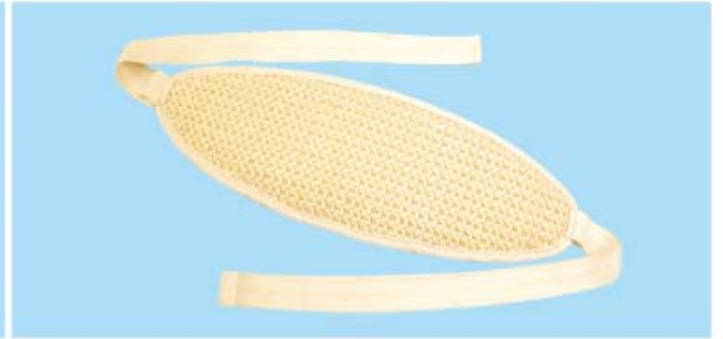

5101-5004
Sisal Long Belt
(Backed with white cotton fabric)
Size: 9x38cm
Packing: 62x41x52cm/250pcs 14/12kgs