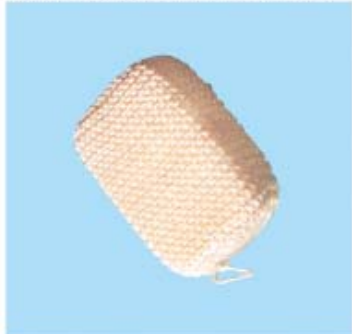

**5101-0005**  
**Square Sisal**  
 (Backed with white cotton fabric)  
 Size: 11.5x11.5cm  
 Packing: 45x30x48cm/500pcs 12/11kgs

**5101-0006**  
**Oval Sisal**  
 (Backed with white cotton fabric)  
 Size: 8x13cm  
 Packing: 35x42x40cm/500pcs 7/6kgs

**5101-0007**  
**Oval Sisal**  
 (Backed with white cotton fabric)  
 Size: 11x16cm  
 Packing: 50x46x52cm/480pcs 13/11kgs

**5101-0008**  
**Oval Sisal**  
 (Backed with white cotton fabric)  
 Size: 13x18cm  
 Packing: 64x33x41cm/250pcs 10/8kgs

**5101-2001**  
**Sisal Sponge**  
 (Backed with white cotton fabric)  
 Size: 8x13x5cm  
 Packing: 51x43x40cm/120pcs 5/3kgs

**5101-2002**  
**Sisal Sponge**  
 (Backed with white cotton fabric)  
 Size: 10x15x5cm  
 Packing: 60x33x56cm/100pcs 5/3kgs

**5101-2004**  
**Sisal Sponge**  
 Size: 9x14x5cm  
 Packing: 49x44x54cm/120pcs 7/5kgs

**5101-2005**  
**Sisal Sponge**  
 Size: 14.5x13x5cm  
 Packing: 53x46x53cm/120pcs 8/6kgs

**5101-2006**  
**Sisal Sponge**  
 (Backed with blue/orange cotton)  
 Size: 10x13x4cm  
 Packing: 52x44x50cm/120pcs 8/6kgs